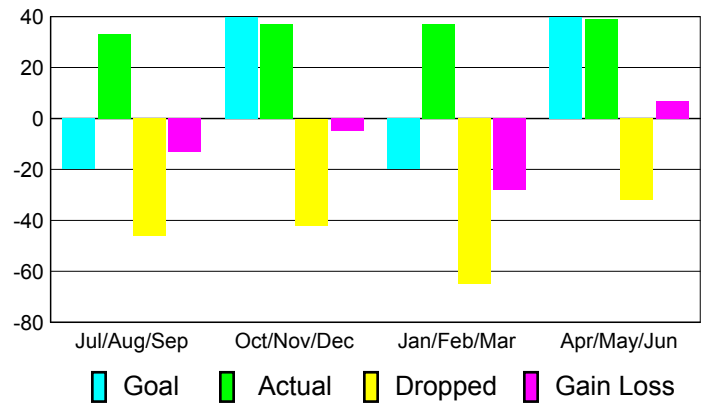

Membership Results 2010-2011

Goal, New, Dropped, Gain/Loss

Comparison of Membership Gain/Loss

Current Year Compared to the Previous Year