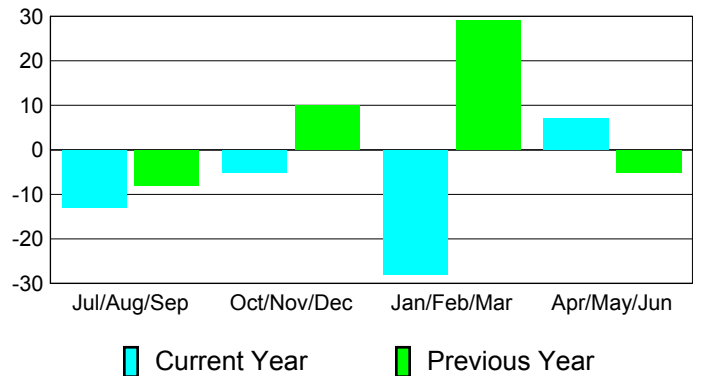

**Membership Results
2010-2011**

**Membership
2009-2010**

Month	Net Memb Goal	Actual New Memb	Actual Dropped Memb	Gain/Loss of Memb	Gain/Loss of Memb
Jul/Aug/Sep	-20	33	-46	-13	-8
Oct/Nov/Dec	40	37	-42	-5	10
Jan/Feb/Mar	-20	37	-65	-28	29
Apr/May/June	40	39	-32	7	-5
Totals	40	146	-185	-39	26

Membership Results 2010-2011

Goal, New, Dropped, Gain/Loss

Comparison of Membership Gain/Loss

Current Year Compared to the Previous Year

Gender Comparison 2010-2011

Jul/Aug/Sep

Oct/Nov/Dec

Jan/Feb/Mar